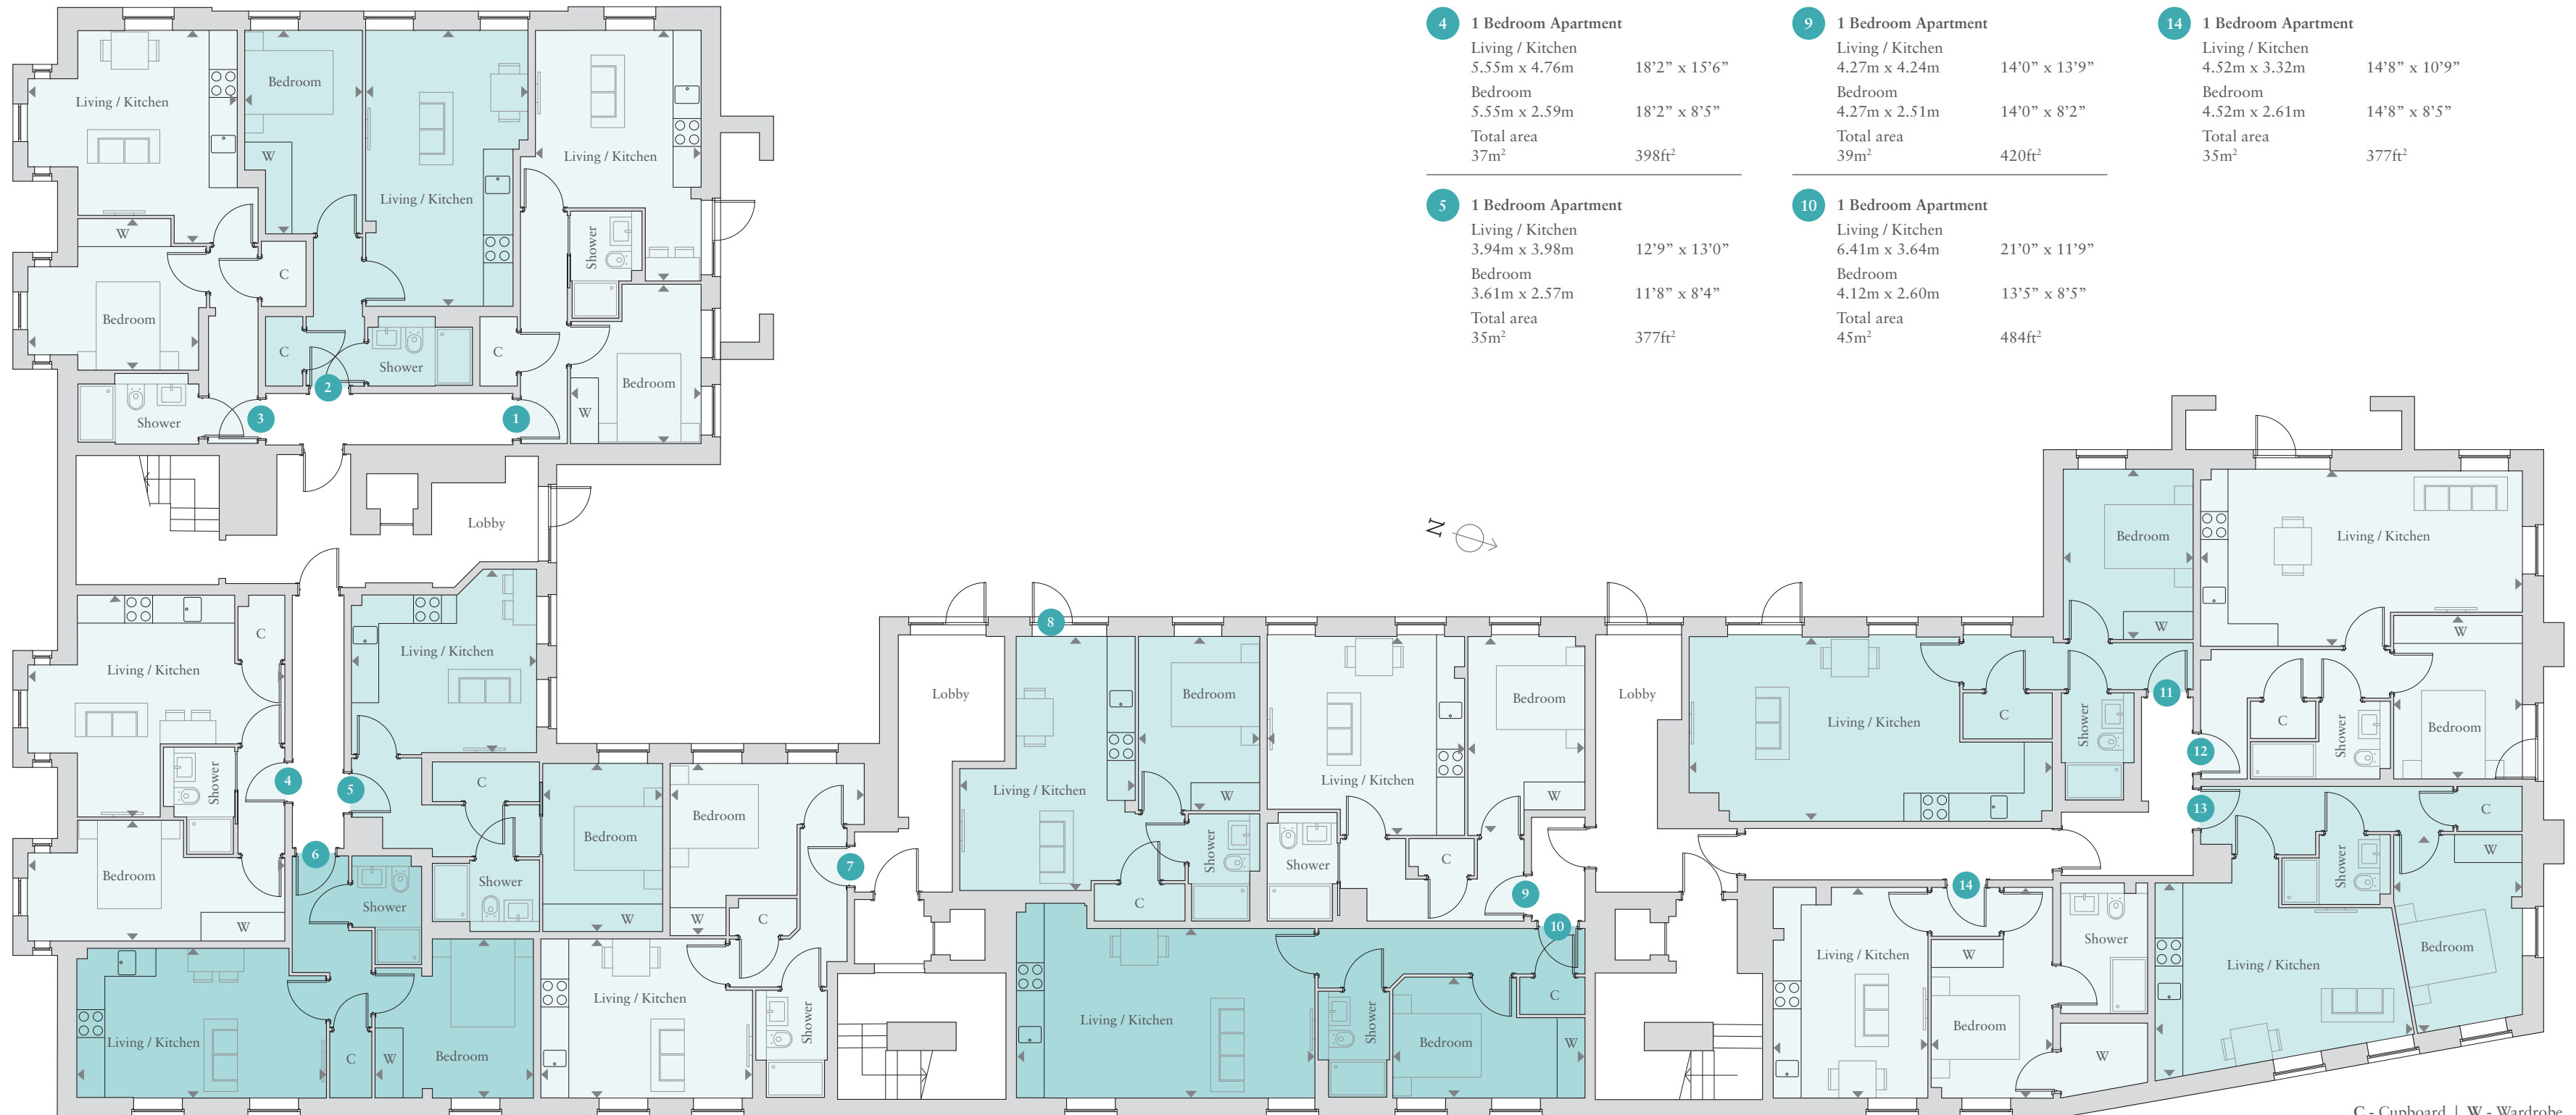

# Ground floor

**1 1 Bedroom Apartment**

Living / Kitchen	5.38m x 3.55m	17'7" x 11'7"
Bedroom	3.42m x 2.81m	11'2" x 9'2"
Total area	35m <sup>2</sup>	377ft <sup>2</sup>

**2 1 Bedroom Apartment**

Living / Kitchen	5.92m x 3.48m	19'4" x 11'4"
Bedroom	4.36m x 2.52m	14'3" x 8'2"
Total area	39m <sup>2</sup>	420ft <sup>2</sup>

**3 1 Bedroom Apartment**

Living / Kitchen	4.61m x 3.42m	15'1" x 11'2"
Bedroom	3.25m x 2.59m	10'6" x 8'5"
Total area	38m <sup>2</sup>	409ft <sup>2</sup>

**4 1 Bedroom Apartment**

Living / Kitchen	5.55m x 4.76m	18'2" x 15'6"
Bedroom	5.55m x 2.59m	18'2" x 8'5"
Total area	37m <sup>2</sup>	398ft <sup>2</sup>

**5 1 Bedroom Apartment**

Living / Kitchen	3.94m x 3.98m	12'9" x 13'0"
Bedroom	3.61m x 2.57m	11'8" x 8'4"
Total area	35m <sup>2</sup>	377ft <sup>2</sup>

**6 1 Bedroom Apartment**

Living / Kitchen	5.06m x 3.20m	16'6" x 10'5"
Bedroom	3.41m x 2.17m	11'2" x 7'1"
Total area	37m <sup>2</sup>	398ft <sup>2</sup>